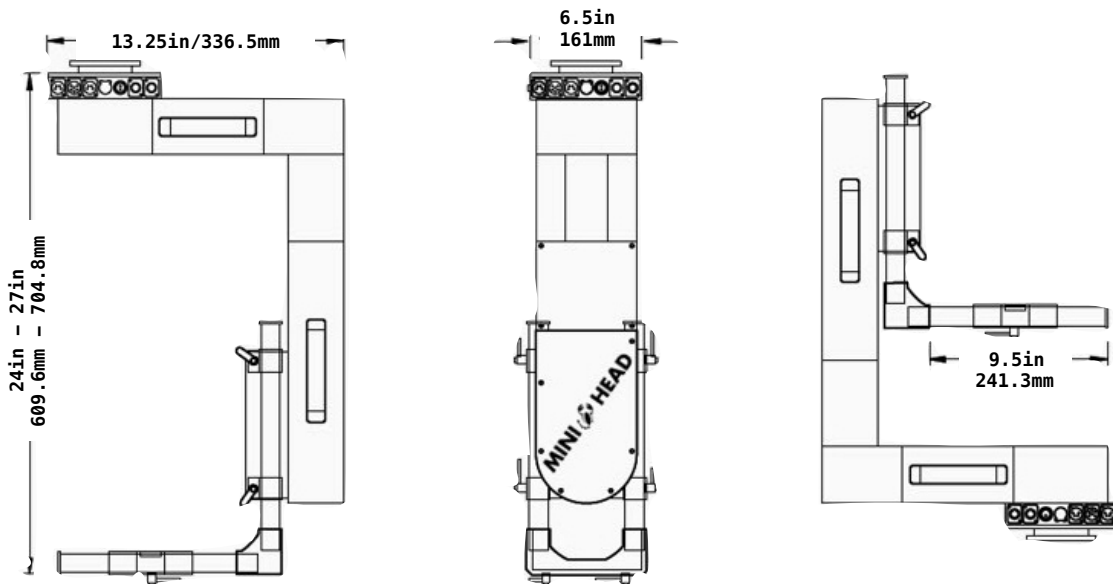

EPS

SCORPIO *Mini Head*

SPECIFICATIONS:

2-Axis Weight	40lbs (18kg)
Max Camera Load	100lbs (45kg)
All Axis 360° Continuous	All Axis 360° Continuous
Power	24V - 35V Battery or A/C Supply
Video	2 HD BNC
Power Output	2 12V/12.5A 1 24V/12.5A
Max Speed	All Axis 360° In 2.5sec

FEATURES

- Overslung and Underslung capability
- Programmable limits, dampening and speed on all axis'
- Recordable on all axis with bloop light - 6 banks of memory at 2minutes each
- Head can be extended to accommodate longer camera packages to tilt straight down
- Head can link with our Scorpio 23 Crane for Back Pan, and Motion Generator movement
- Can be rigged to cranes, dollies, tripods, etc for safe distance work with fire or stunts.
- Controllable via hand wheels or joystick